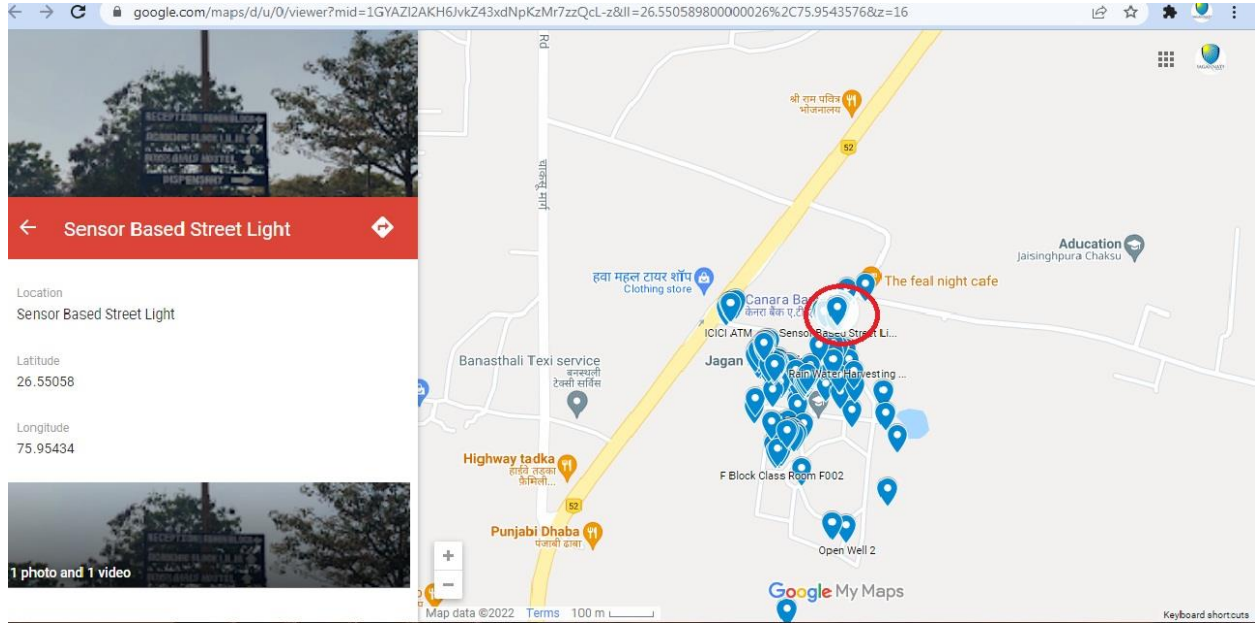

Sensor Based Road Lights

Geotag Link:

<https://www.google.com/maps/d/u/0/viewer?mid=1GYAZI2AKH6JvkZ43xdNpKzMr7zzQcL-z&ll=26.55058980000026%2C75.9543576&z=16>